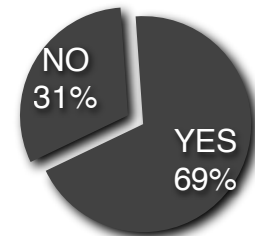

Grizzly Bear Survey Spring 2007 Cardston Elementary School

We wanted to find out peoples' opinions about grizzly bears. Our telephone survey was given to 75 residents of the Cardston County and surrounding areas. Here are the results of our survey. (Grade Six students at Cardston Elementary School)

1. Do you think the number of grizzly bears are increasing in the wilderness areas of Cardston County and the Blood Reserve?

2. Have you seen any bears in these areas?

3. When spending time working, or having fun with friends or family in surrounding wilderness areas such as the community pasture, Police Lake, Lee Creek, St. Mary's River, etc. do you feel as safe from bears as you did five years ago?