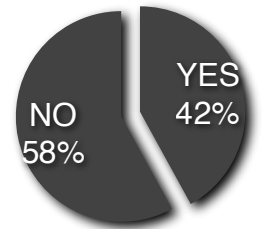

Grizzly Bear Survey Spring 2007 Cardston Elementary School

We wanted to find out peoples' opinions about grizzly bears. Our telephone survey was given to 75 residents of the Cardston County and surrounding areas. Here are the results of our survey. (Grade Six students at Cardston Elementary School)

1. Do you think the number of grizzly bears are increasing in the wilderness areas of Cardston County and the Blood Reserve?

2. Have you seen any bears in these areas?

3. When spending time working, or having fun with friends or family in surrounding wilderness areas such as the community pasture, Police Lake, Lee Creek, St. Mary's River, etc. do you feel as safe from bears as you did five years ago?