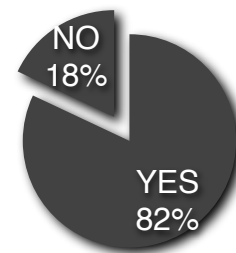

Grizzly Bear Survey Spring 2007 Cardston Elementary School

We wanted to find out peoples' opinions about grizzly bears. Our telephone survey was given to 75 residents of the Cardston County and surrounding areas. Here are the results of our survey. (Grade Six students at Cardston Elementary School)

1. Do you think the number of grizzly bears are increasing in the wilderness areas of Cardston County and the Blood Reserve?

2. Have you seen any bears in these areas?

3. When spending time working, or having fun with friends or family in surrounding wilderness areas such as the community pasture, Police Lake, Lee Creek, St. Mary's River, etc. do you feel as safe from bears as you did five years ago?

4. Presently it is against the law to hunt grizzly bears in Alberta. If human-bear conflicts increase are you in favor of a limited bear hunt to control the population?

5. Are you in favor of spending more tax dollars to keep grizzly bears from becoming extinct?