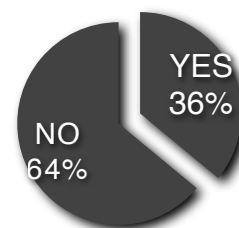

Grizzly Bear Survey Spring 2007 Cardston Elementary School

We wanted to find out peoples' opinions about grizzly bears. Our telephone survey was given to 75 residents of the Cardston County and surrounding areas. Here are the results of our survey. (Grade Six students at Cardston Elementary School)

1. Do you think the number of grizzly bears are increasing in the wilderness areas of Cardston County and the Blood Reserve?

2. Have you seen any bears in these areas?

3. When spending time working, or having fun with friends or family in surrounding wilderness areas such as the community pasture, Police Lake, Lee Creek, St. Mary's River, etc. do you feel as safe from bears as you did five years ago?

4. Presently it is against the law to hunt grizzly bears in Alberta. If human-bear conflicts increase are you in favor of a limited bear hunt to control the population?

5. Are you in favor of spending more tax dollars to keep grizzly bears from becoming extinct?