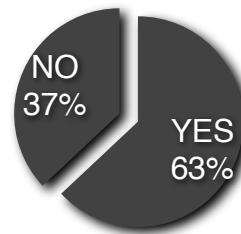

Grizzly Bear Survey Spring 2007 Cardston Elementary School

We wanted to find out peoples' opinions about grizzly bears. Our telephone survey was given to 75 residents of the Cardston County and surrounding areas. Here are the results of our survey. (Grade Six students at Cardston Elementary School)

1. Do you think the number of grizzly bears are increasing in the wilderness areas of Cardston County and the Blood Reserve?

2. Have you seen any bears in these areas?

3. When spending time working, or having fun with friends or family in surrounding wilderness areas such as the community pasture, Police Lake, Lee Creek, St. Mary's River, etc. do you feel as safe from bears as you did five years ago?